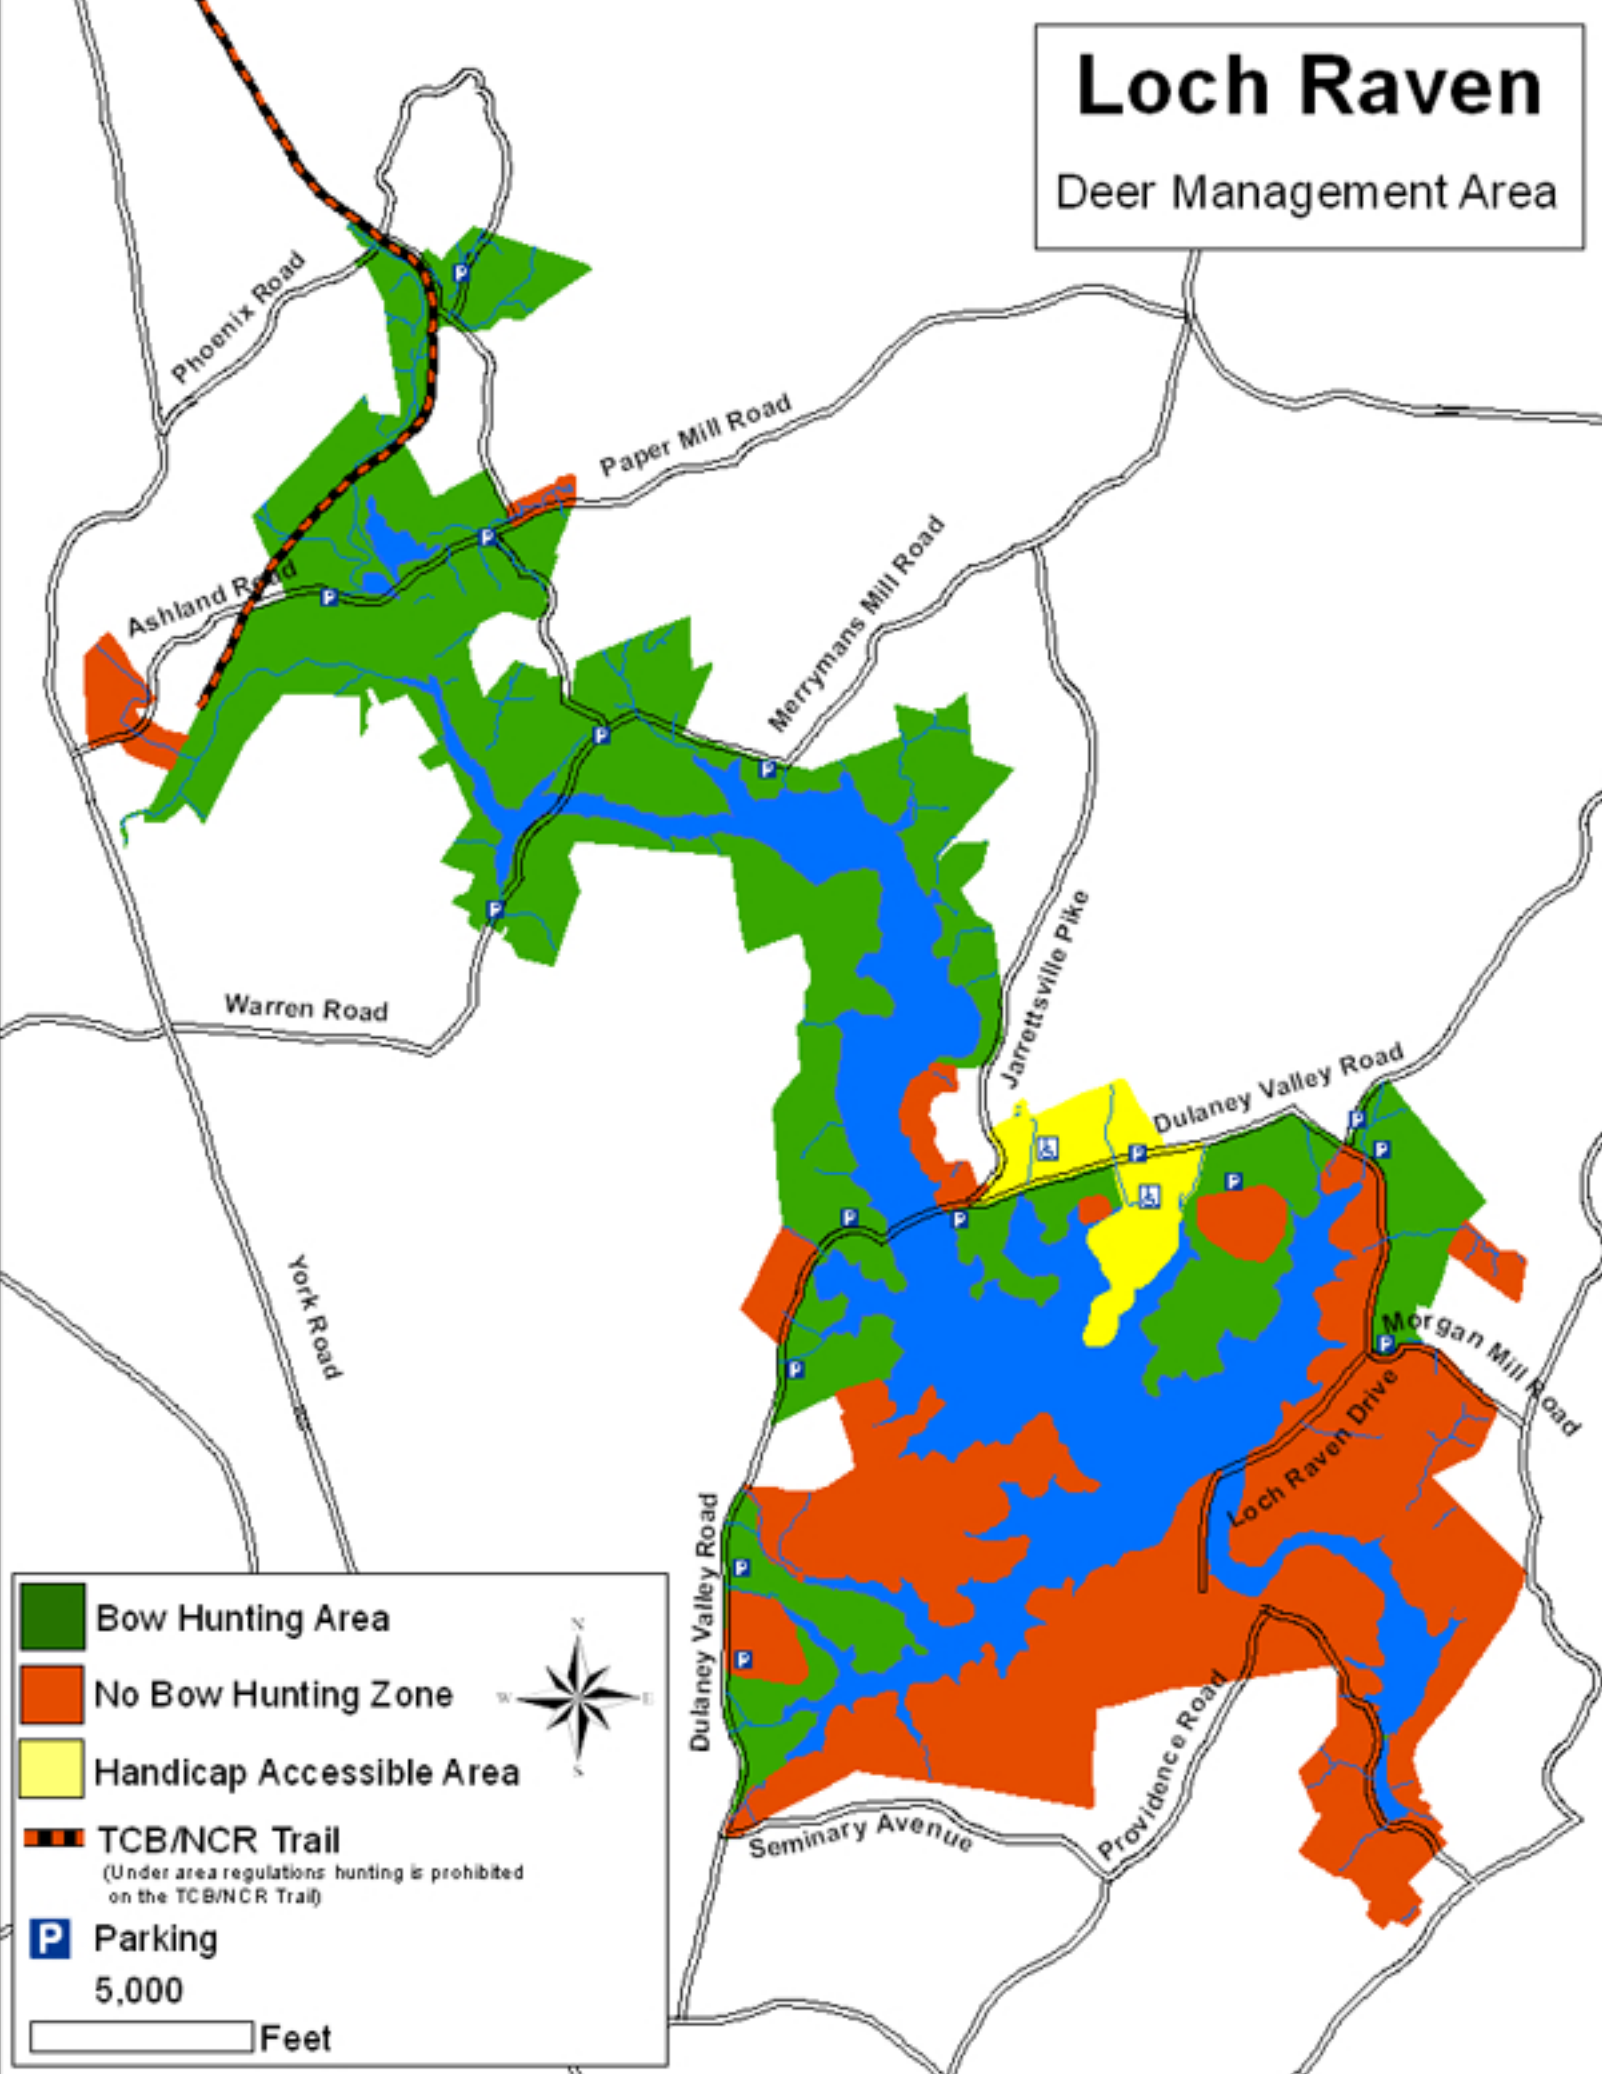

Loch Raven

Deer Management Area

- Bow Hunting Area
- No Bow Hunting Zone
- Handicap Accessible Area
- TCB/NCR Trail
(Under area regulations hunting is prohibited on the TCB/NCR Trail)
- Parking

5,000
Feet